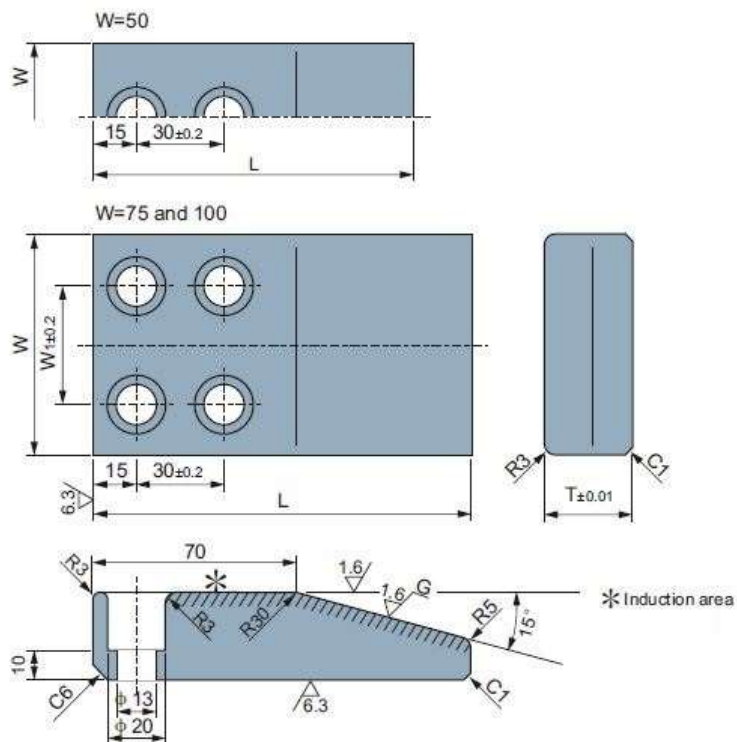

# THEC – PWS / PWSS

Código	W	L	T	W1
PWS / PWSS – 50X110	50	110	25	-
PWS / PWSS – 50X130		130	30	
PWS / PWSS – 75X110	75	110	25	40
PWS / PWSS – 75X130		130	30	
PWS / PWSS – 100X110	100	110	25	60
PWS / PWSS – 100X130		130	30	